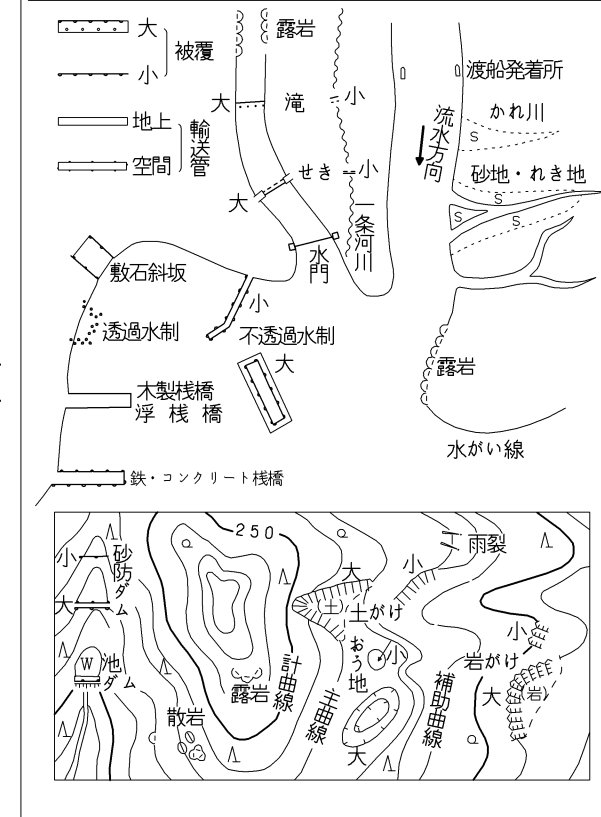

東広島市地形図 6

1:10,000地形図

記号 (Legend) table listing symbols for buildings, roads, and other features.

Legend table listing symbols for public buildings, schools, hospitals, and parks.

Legend table listing symbols for various types of land use, including agricultural and forested areas.

縮尺は平成14年度国土交通省告示第9号... (Scale information text)

1:10,000 and other technical specifications at the bottom of the map.

No. 6