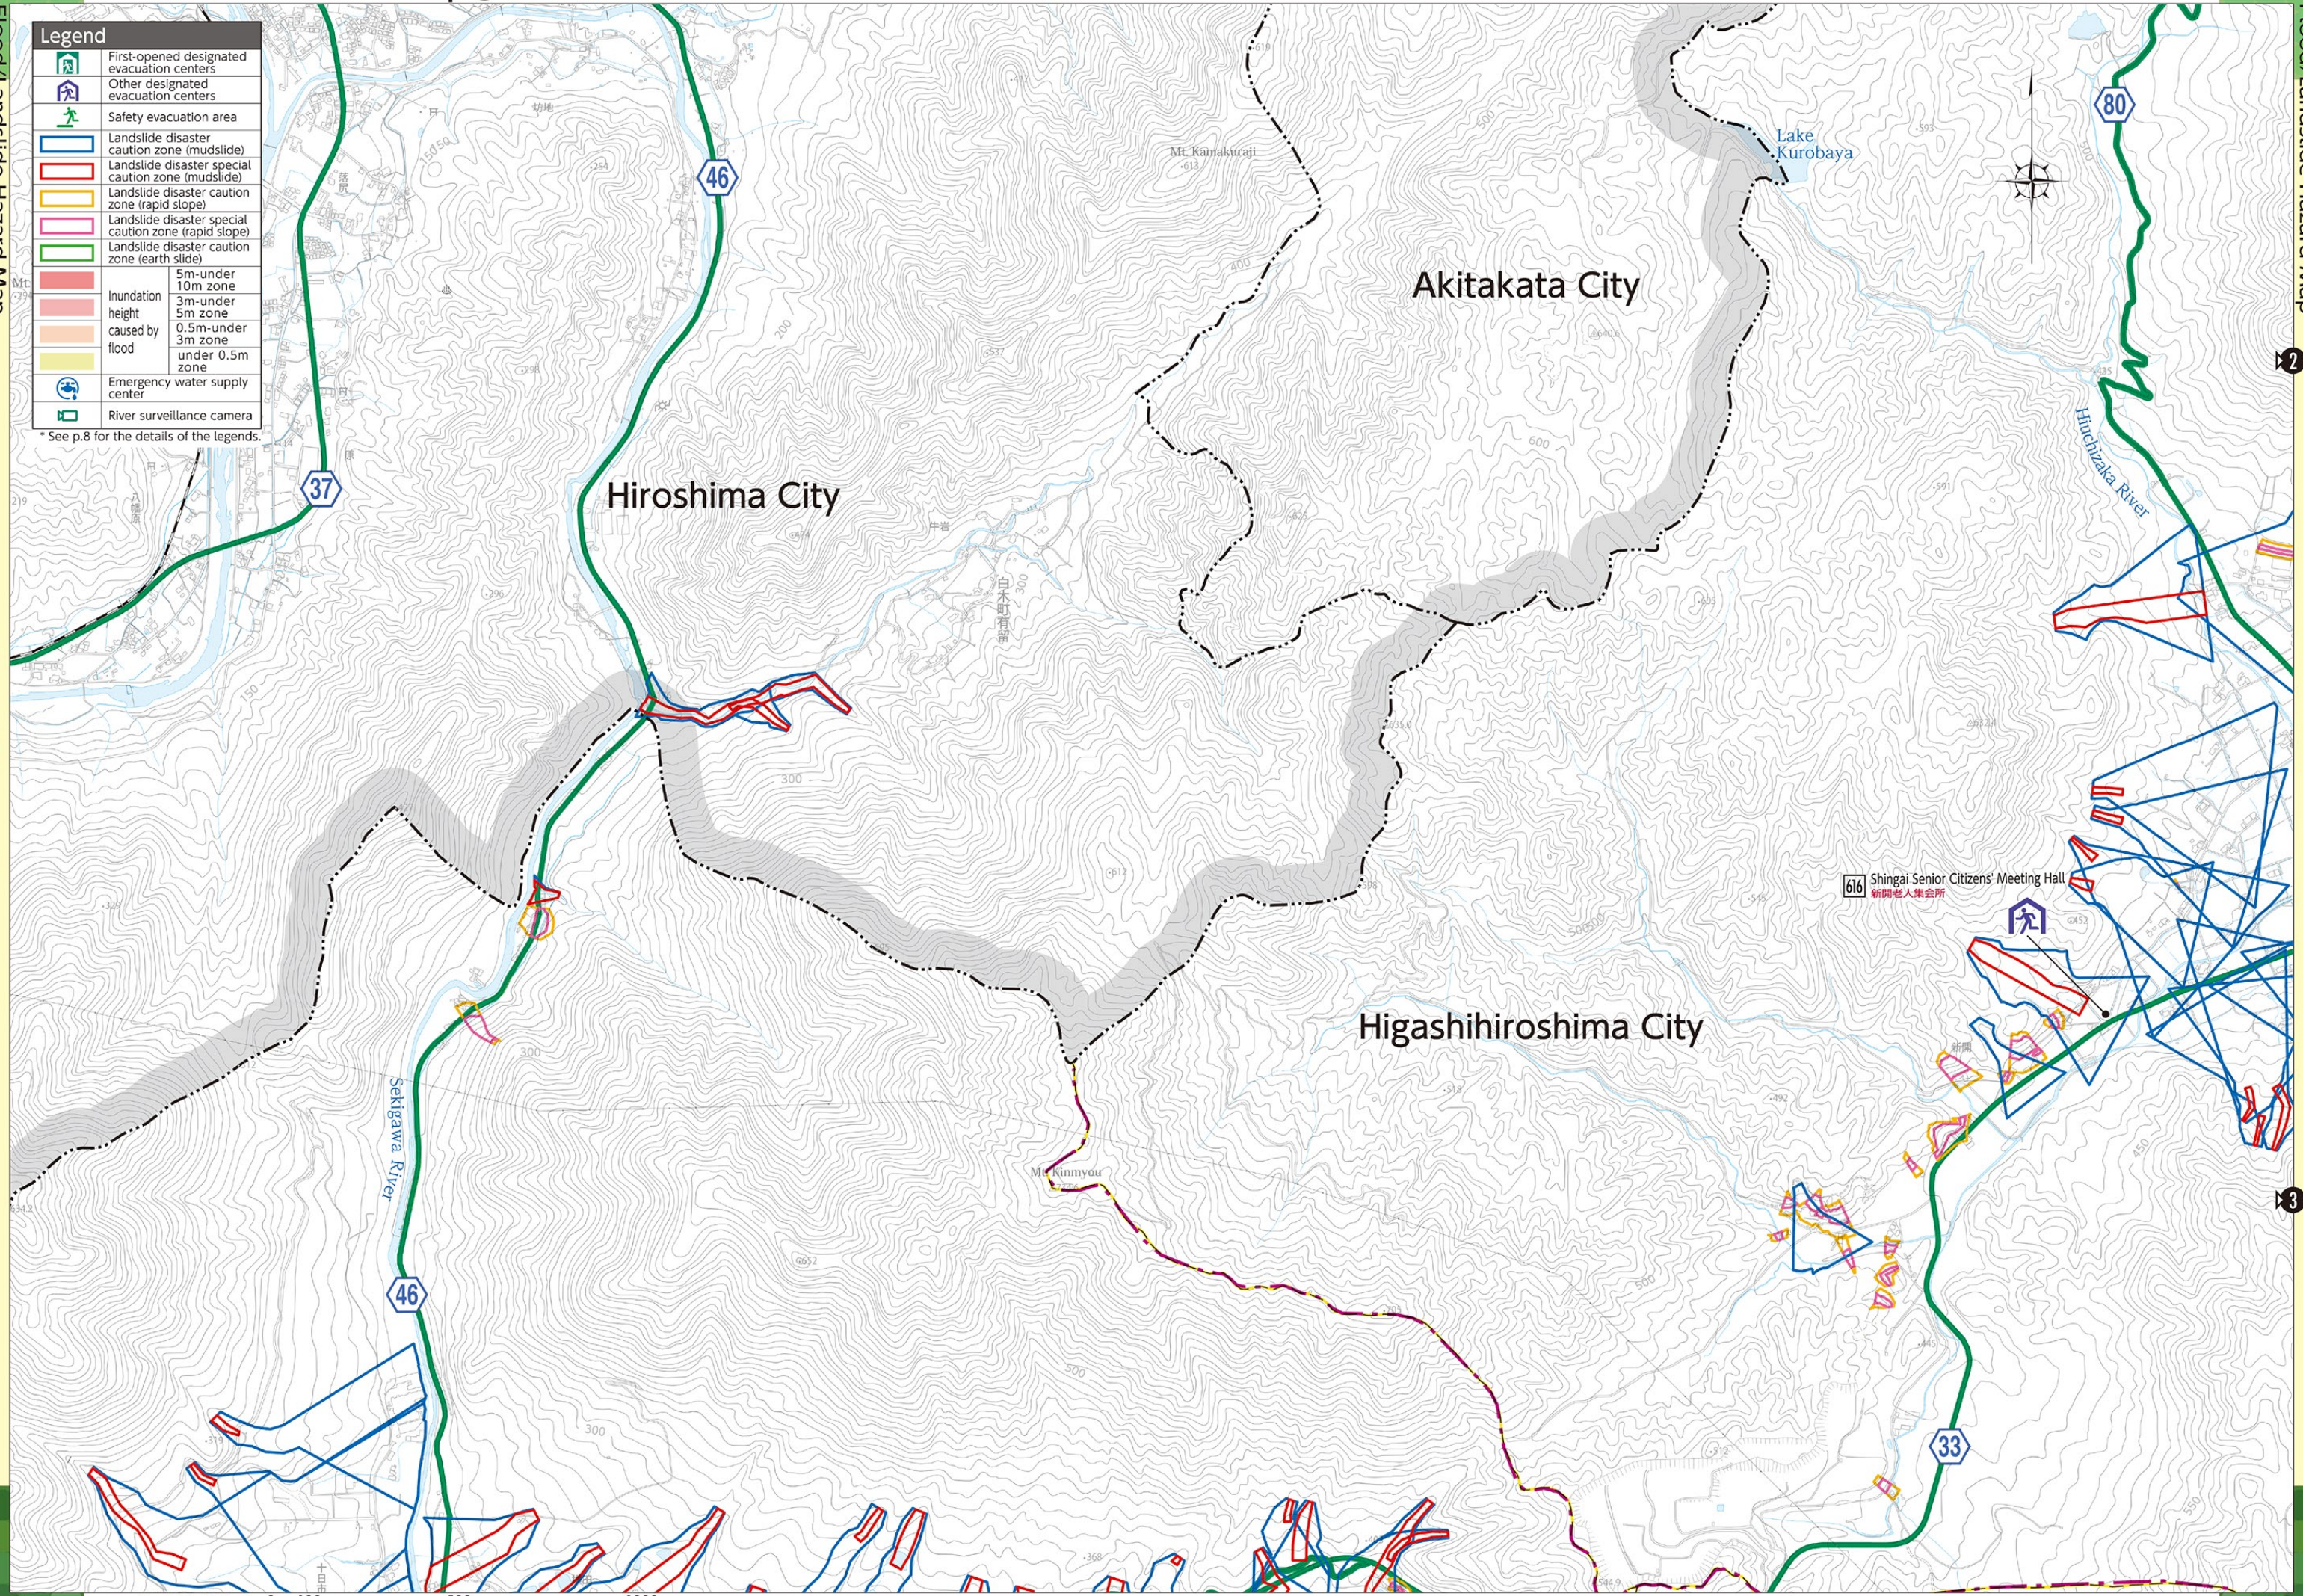

Flood/Landslide Hazard Map ①

Legend	
	First-opened designated evacuation centers
	Other designated evacuation centers
	Safety evacuation area
	Landslide disaster caution zone (mudslide)
	Landslide disaster special caution zone (mudslide)
	Landslide disaster caution zone (rapid slope)
	Landslide disaster special caution zone (rapid slope)
	Landslide disaster caution zone (earth slide)
	5m-under 10m zone
	Inundation height caused by flood
	3m-under 5m zone
	0.5m-under 3m zone
	under 0.5m zone
	Emergency water supply center
	River surveillance camera

* See p.8 for the details of the legends.

Flood/Landslide Hazard Map

Flood/Landslide Hazard Map